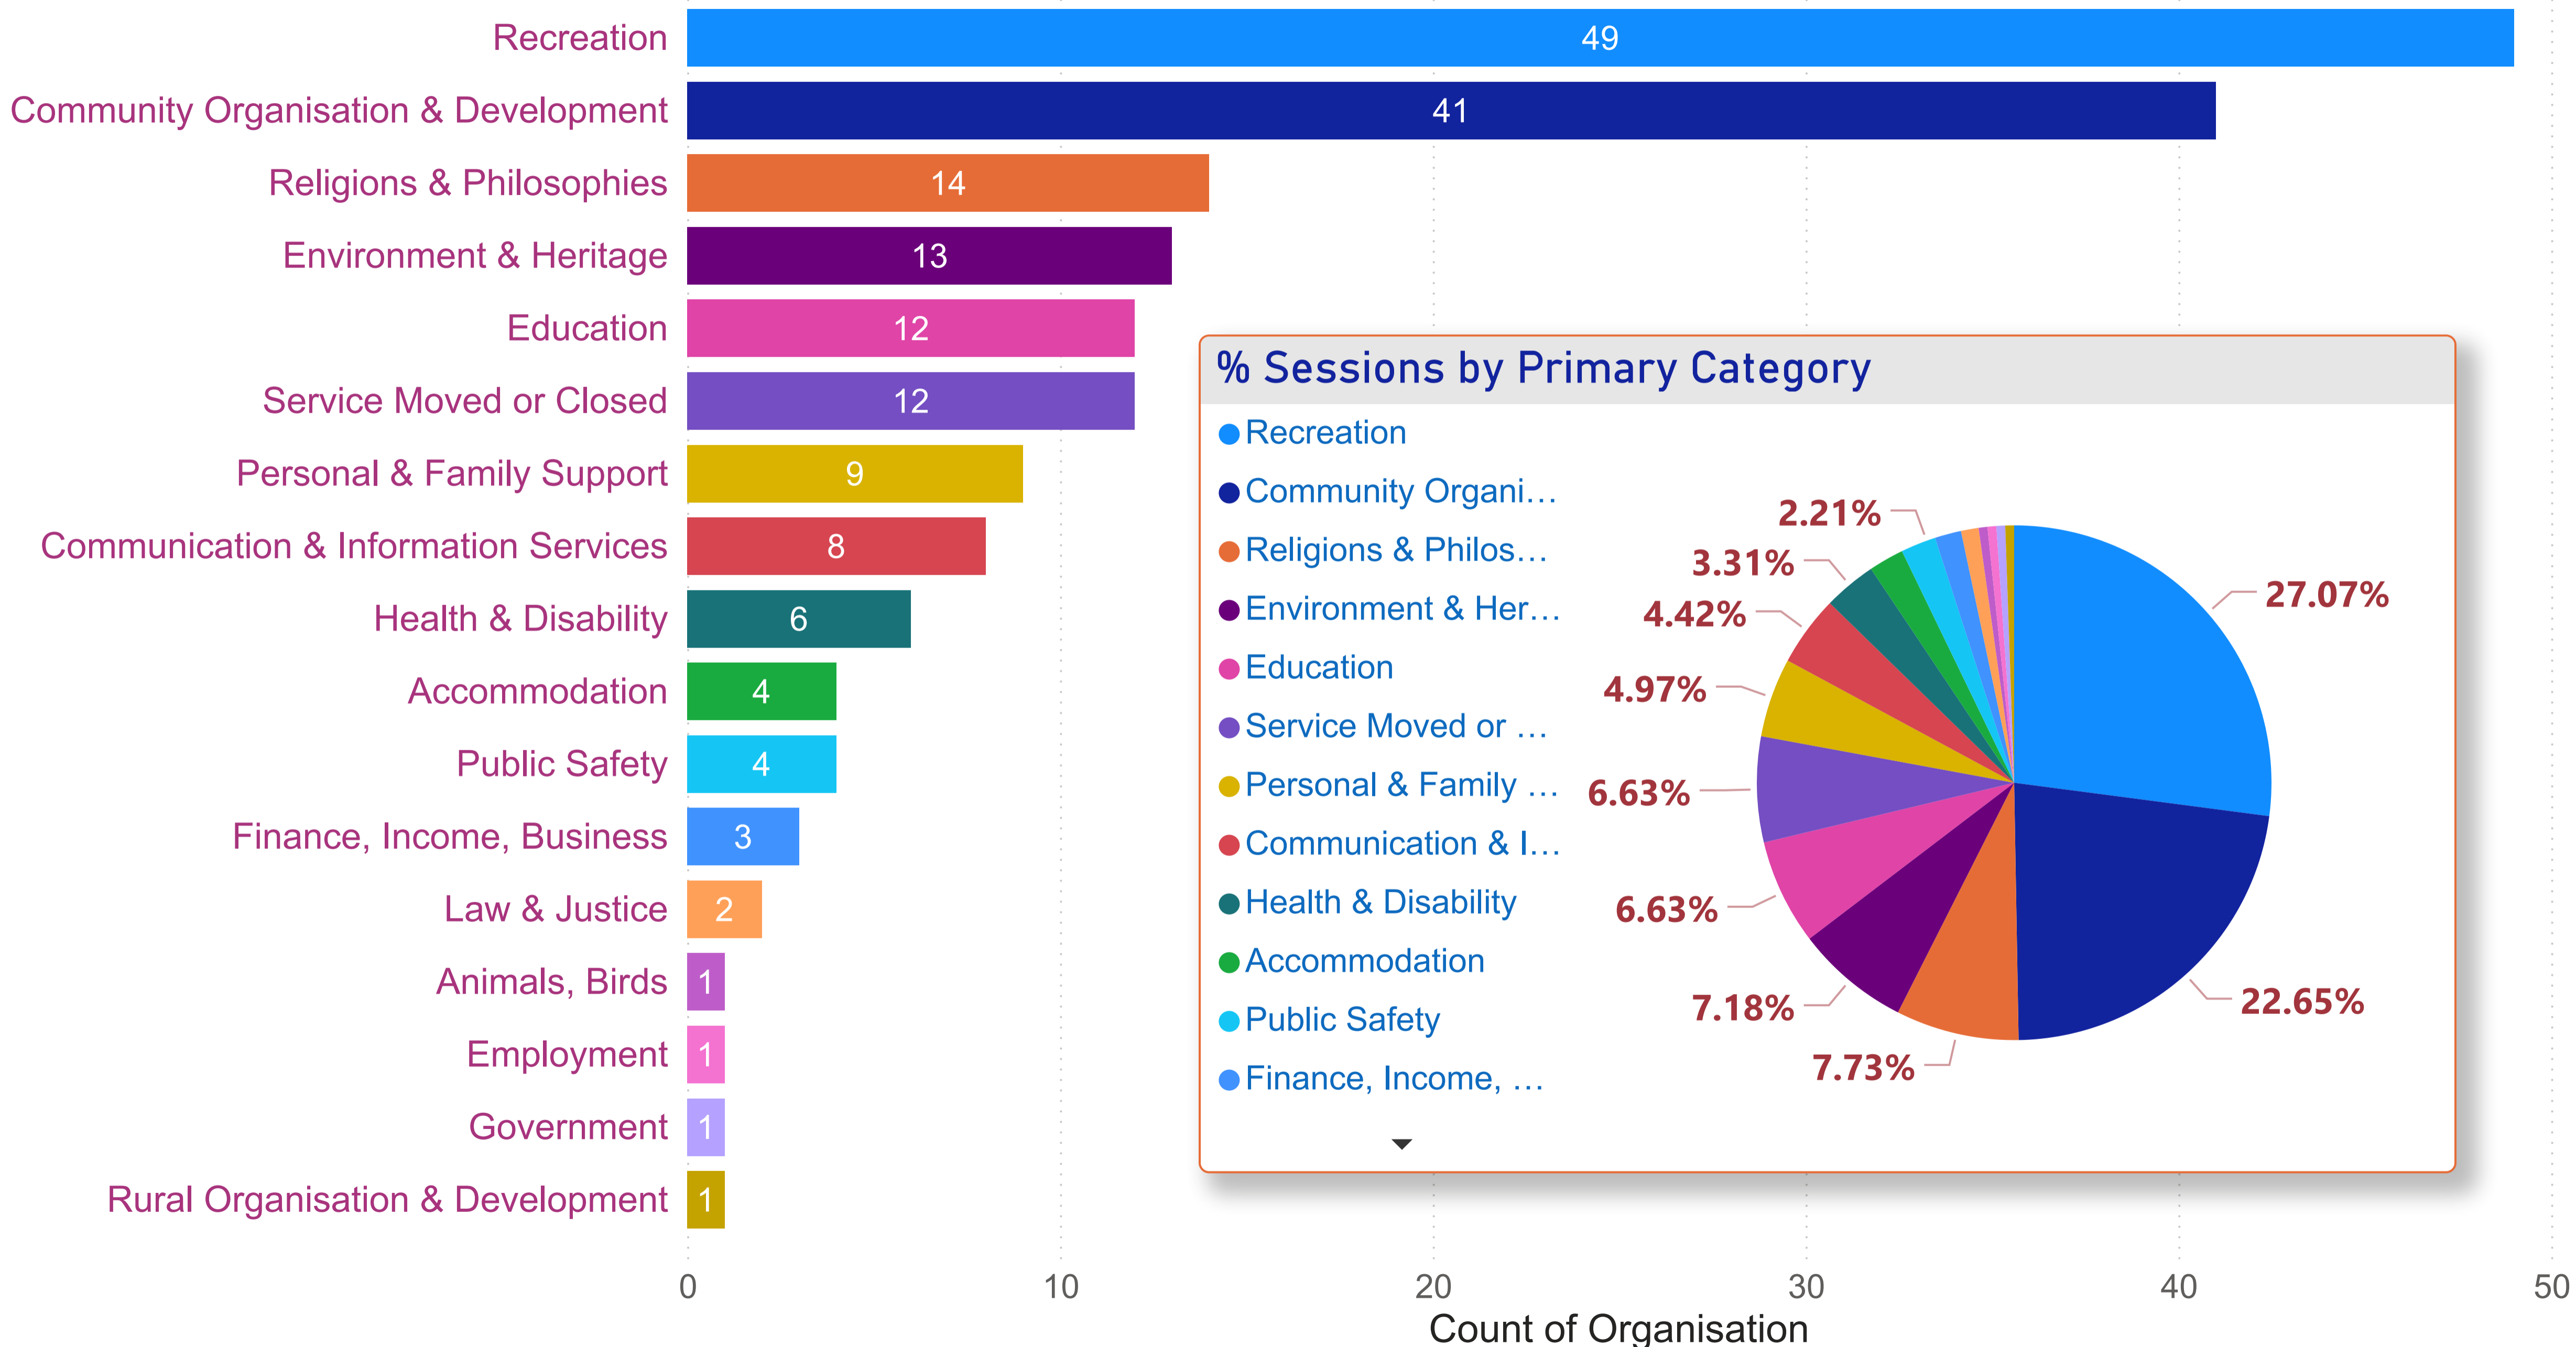

Light Regional Council - Organisation Count by Primary Category (FY 2021-2022)

Total No. of Sessions

3668

Total No. of New Users

2653

Organisation	Sessions
Kapunda Monthly Market	560
Adelaide Airport Flyer	176
Kapunda Rural Services Bottle & Can Recycling	150
Kapunda Swimming Pool	99
Country Fire Service - Region 2 Headquarters	87
UnitingCare Kapunda	85
St Rose of Lima Catholic Church - Kapunda	84
Roseworthy Soldiers Memorial Hall	83
St Mark's Lutheran Church - Freeling	74
St Matthew's Anglican Church - Hamilton	62
Gill Park Hall	60
Total	3668

% Sessions by Primary Category

New Users VS Total Sessions

Light Regional Council - Organisation Count by Primary Category (FY 2021-2022)

Light Regional Council - Sessions by Organisation (FY 2021-2022)

FY 2021-2022

Organisation	Sessions
Adelaide Airport Flyer	176
Adelaide Soaring Club Inc.	9
Alcoholics Anonymous - Kapunda	7
Anlaby Homestead	4
Australian Red Cross - Eudunda Branch	23
Barossa Regional Community Transport Scheme	23
Barossa Valley Solace Group (Closed 2020)	10
Barossa Veterinary Service - Kapunda	5
Belvidere Pony Club	18
Buchfelde Cemetery	2
Chapel Street Theatre - Kapunda	15
Christadelphians - Greenock	6
Christchurch Kapunda	10
Community Craft Market - Kapunda	9
Country Fire Service - Greenock	2
Country Fire Service - Region 2 Headquarters	87
Country Health Connect Volunteer Program - Gawler Branch	6
Dutton Park Football Club Rooms	22
Dutton Park Management Committee	1
Ebenezer - Neukirch Lutheran Women's Fellowship	3
Ebenezer Community Centre	25
Total	3668