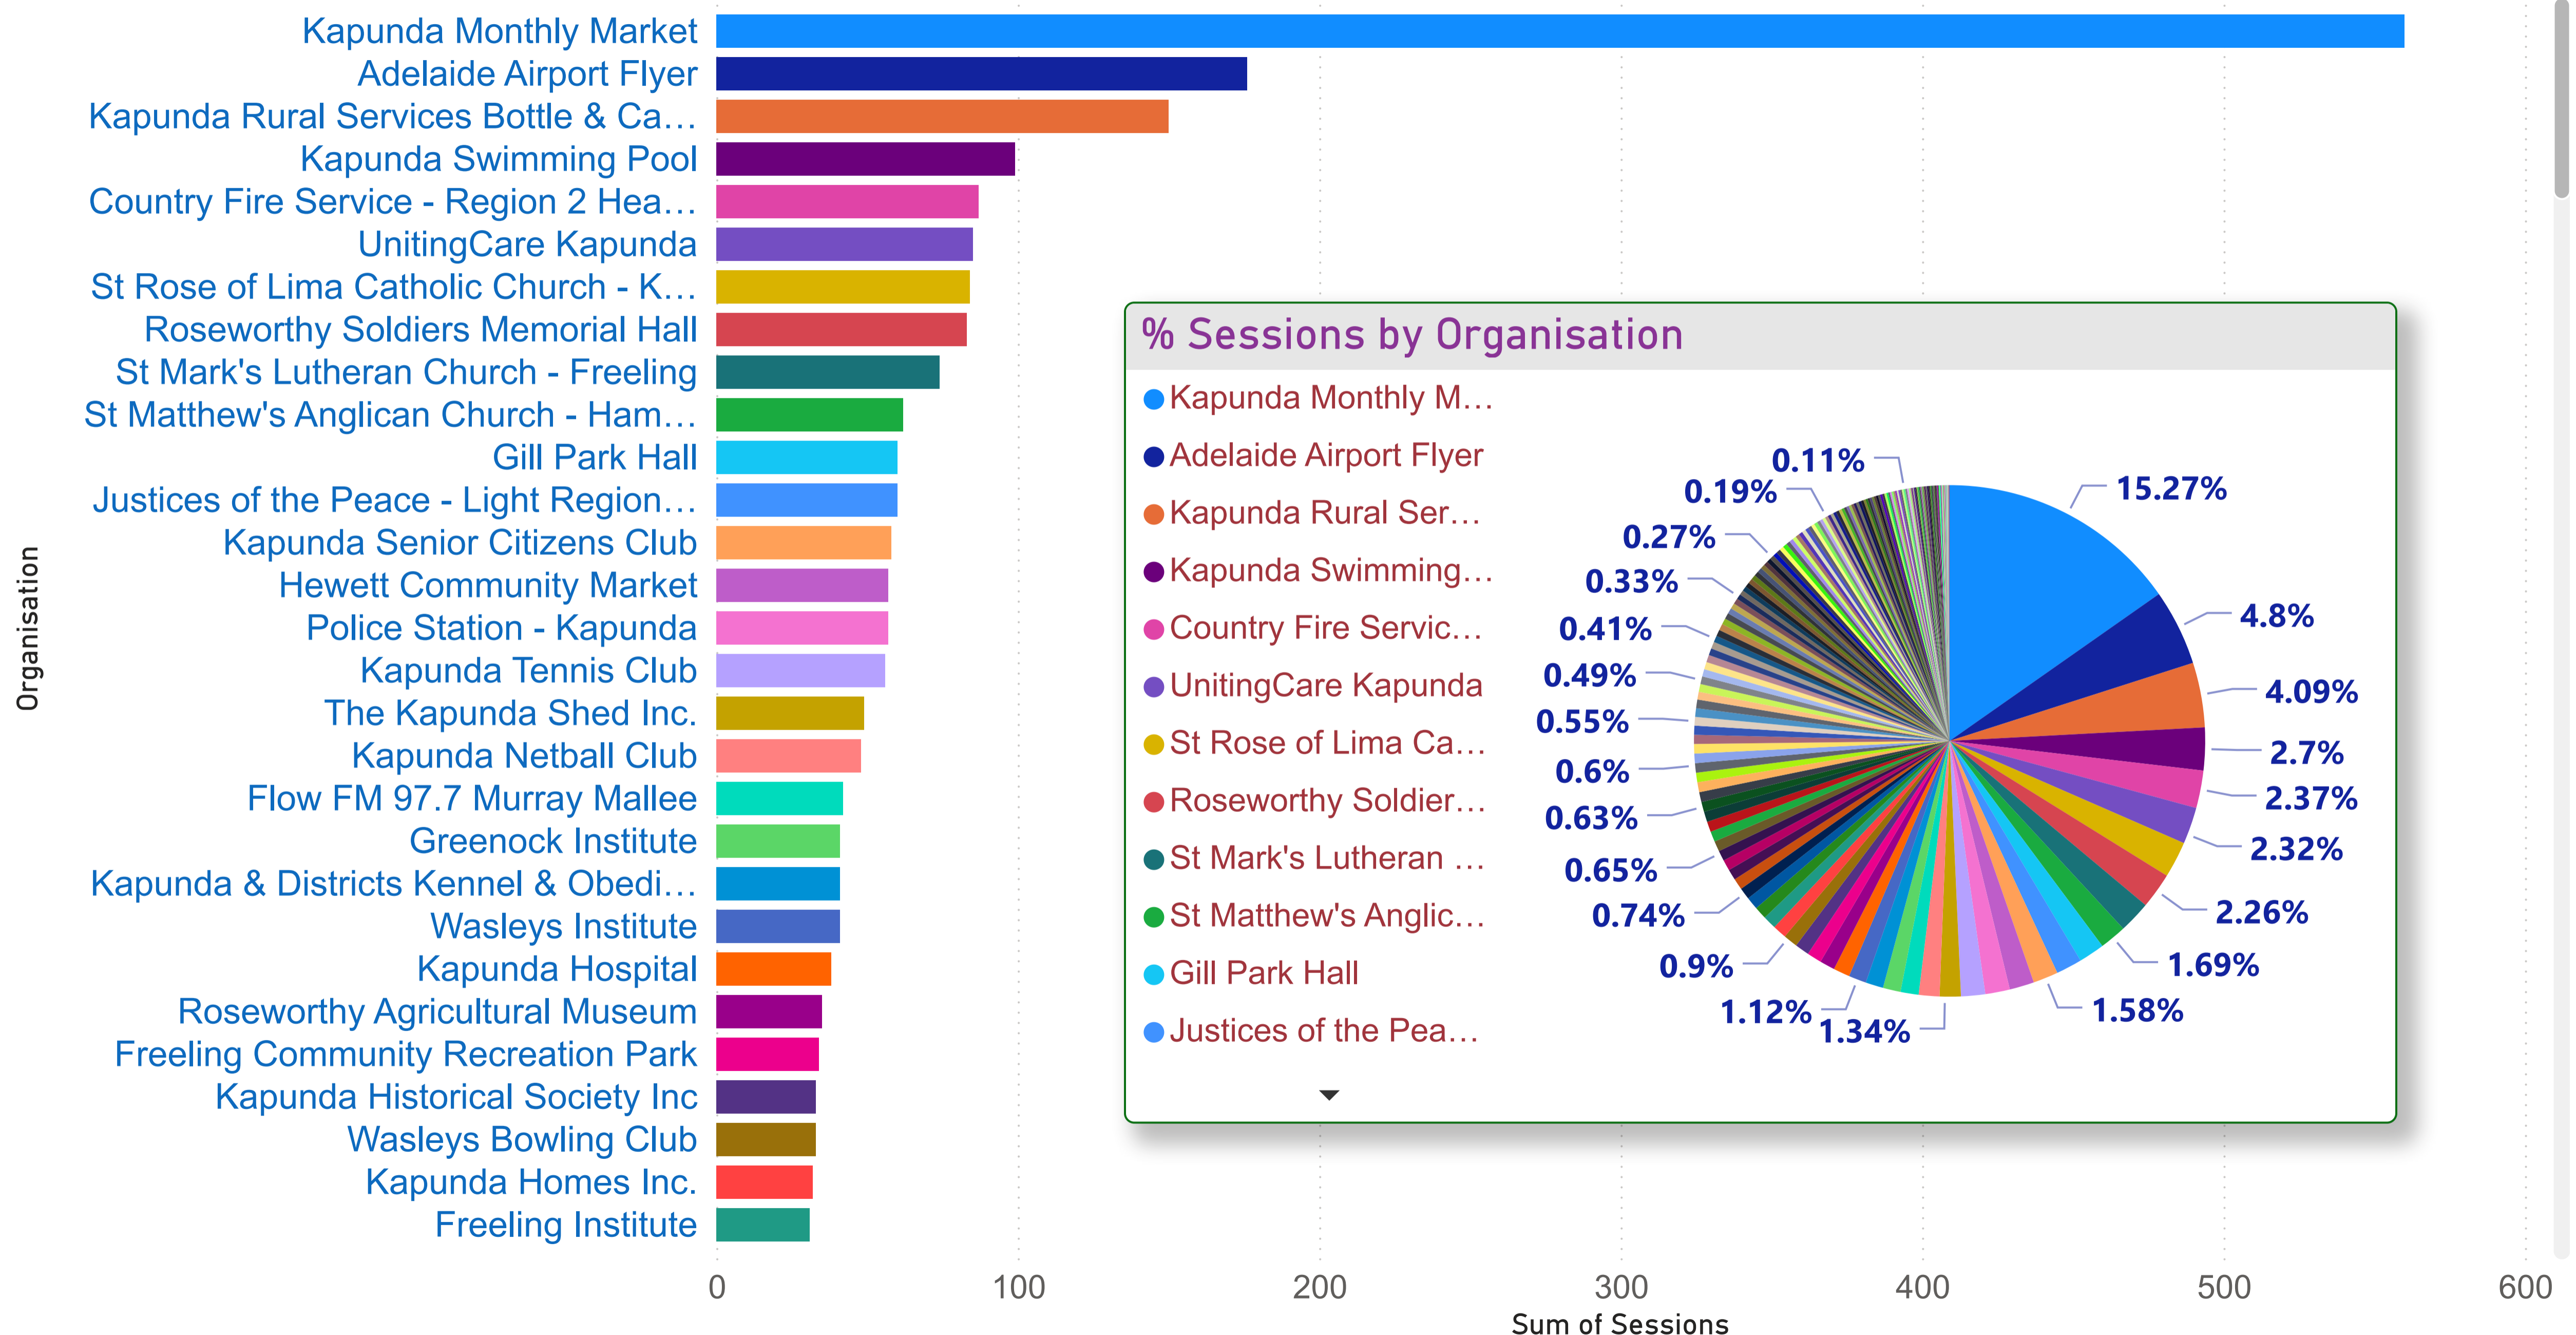

Light Regional Council - Organisation Count by Primary Category (FY 2021-2022)

Total No. of Sessions

3668

Total No. of New Users

2653

Organisation	Sessions
Kapunda Monthly Market	560
Adelaide Airport Flyer	176
Kapunda Rural Services Bottle & Can Recycling	150
Kapunda Swimming Pool	99
Country Fire Service - Region 2 Headquarters	87
UnitingCare Kapunda	85
St Rose of Lima Catholic Church - Kapunda	84
Roseworthy Soldiers Memorial Hall	83
St Mark's Lutheran Church - Freeling	74
St Matthew's Anglican Church - Hamilton	62
Gill Park Hall	60
Total	3668

% Sessions by Primary Category

New Users VS Total Sessions

Light Regional Council - Organisation Count by Primary Category (FY 2021-2022)

Light Regional Council - Sessions by Organisation (FY 2021-2022)

FY 2021-2022

Organisation	Sessions
Adelaide Airport Flyer	176
Adelaide Soaring Club Inc.	9
Alcoholics Anonymous - Kapunda	7
Anlaby Homestead	4
Australian Red Cross - Eudunda Branch	23
Barossa Regional Community Transport Scheme	23
Barossa Valley Solace Group (Closed 2020)	10
Barossa Veterinary Service - Kapunda	5
Belvidere Pony Club	18
Buchfelde Cemetery	2
Chapel Street Theatre - Kapunda	15
Christadelphians - Greenock	6
Christchurch Kapunda	10
Community Craft Market - Kapunda	9
Country Fire Service - Greenock	2
Country Fire Service - Region 2 Headquarters	87
Country Health Connect Volunteer Program - Gawler Branch	6
Dutton Park Football Club Rooms	22
Dutton Park Management Committee	1
Ebenezer - Neukirch Lutheran Women's Fellowship	3
Ebenezer Community Centre	25
Total	3668