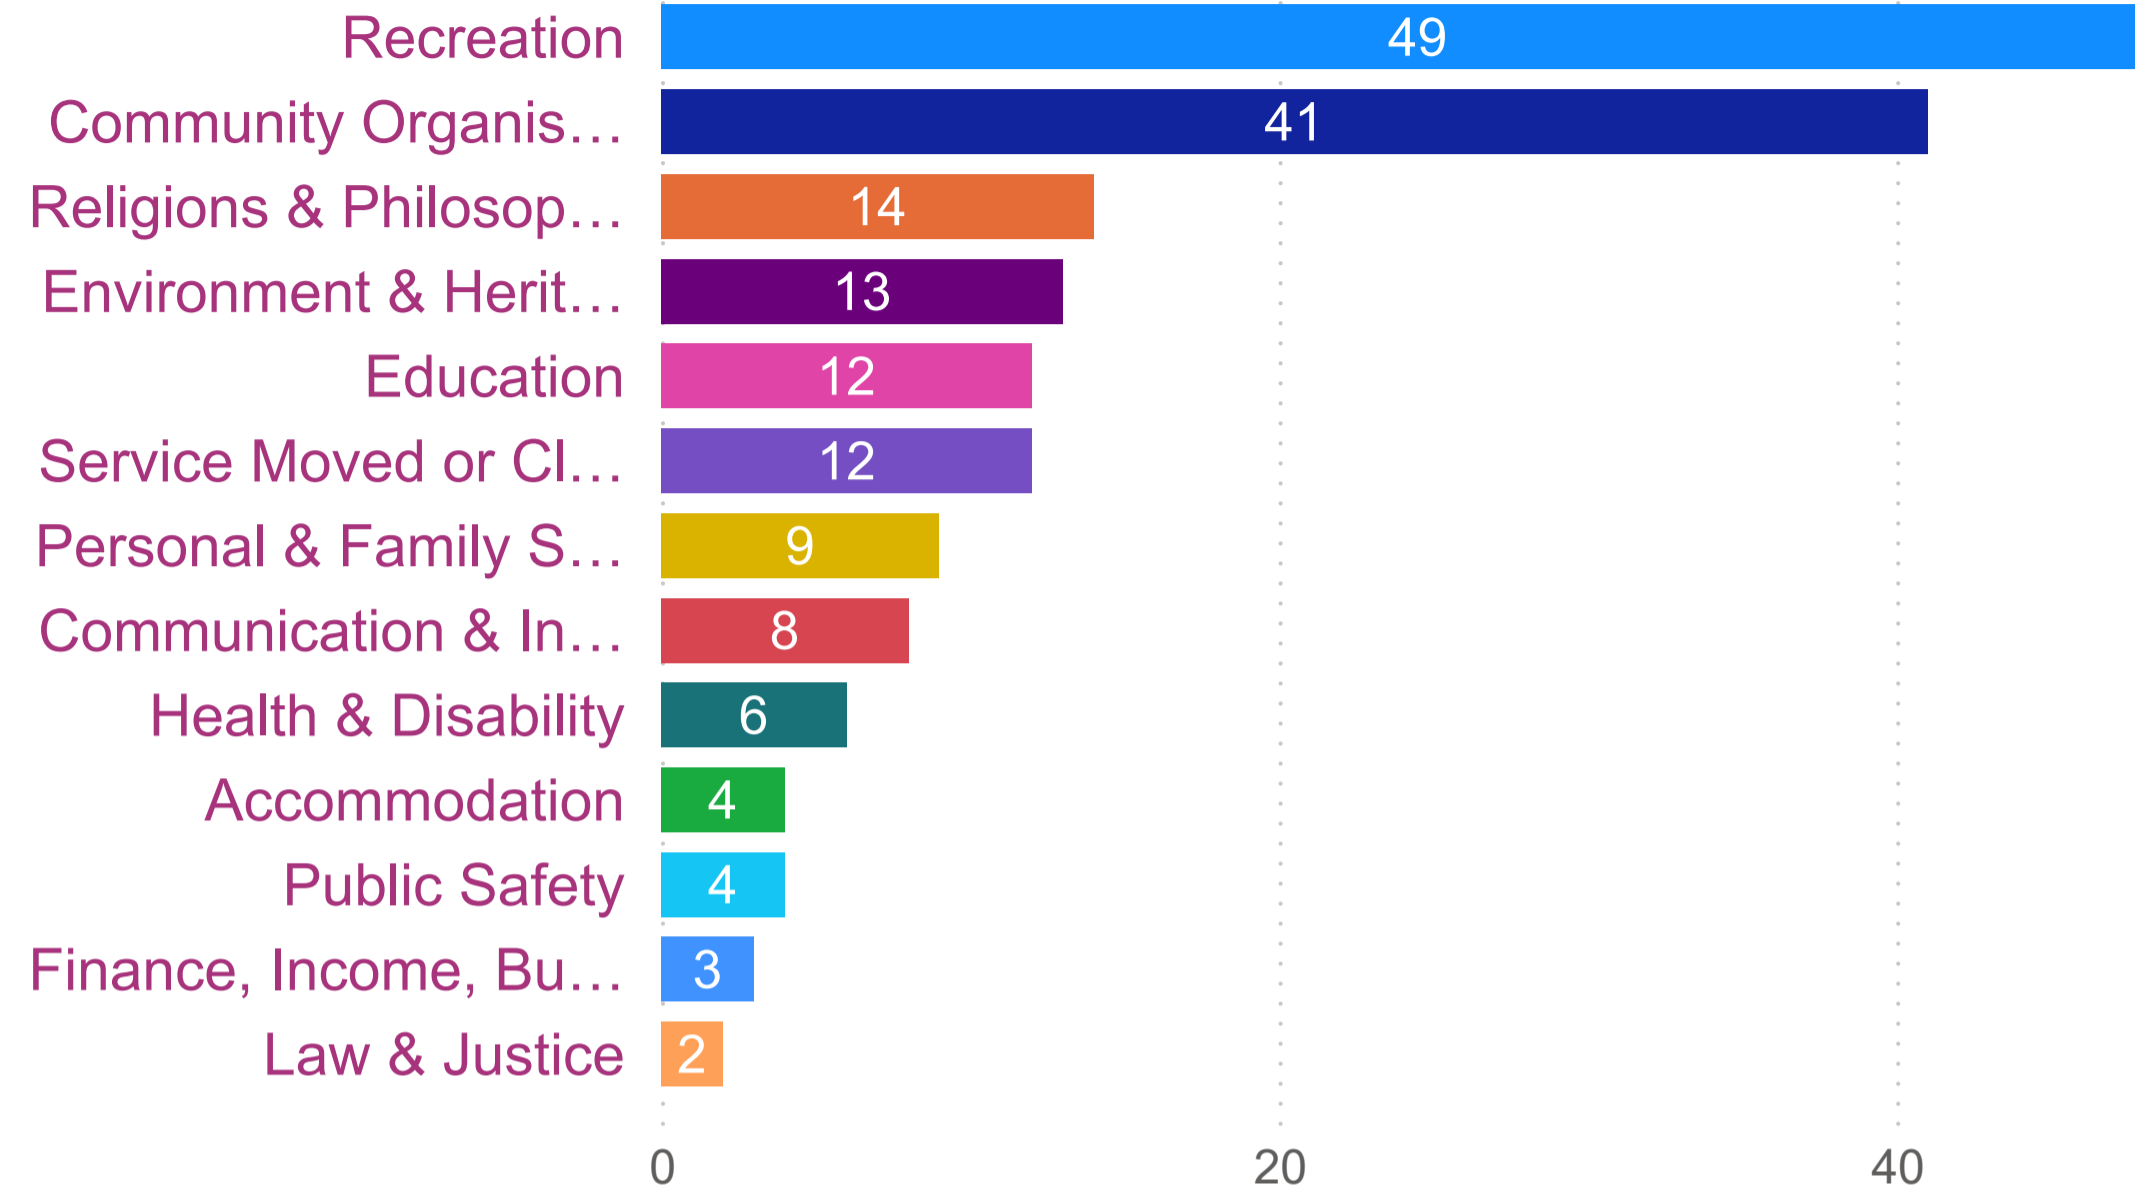

FY 2021-2022

Primary Category

- Accommodation
- Animals, Birds
- Communication & Information Services
- Community Organisation & Development
- Education
- Employment
- Environment & Heritage
- Finance, Income, Business
- Government
- Health & Disability
- Law & Justice
- Personal & Family Support

Light Regional Council - Organisation Count by Primary Category (FY 2021-2022)

Total No. of Sessions

3668

Total No. of New Users

2653

Organisation	Sessions
Kapunda Monthly Market	560
Adelaide Airport Flyer	176
Kapunda Rural Services Bottle & Can Recycling	150
Kapunda Swimming Pool	99
Country Fire Service - Region 2 Headquarters	87
UnitingCare Kapunda	85
St Rose of Lima Catholic Church - Kapunda	84
Roseworthy Soldiers Memorial Hall	83
St Mark's Lutheran Church - Freeling	74
St Matthew's Anglican Church - Hamilton	62
Gill Park Hall	60
Total	3668