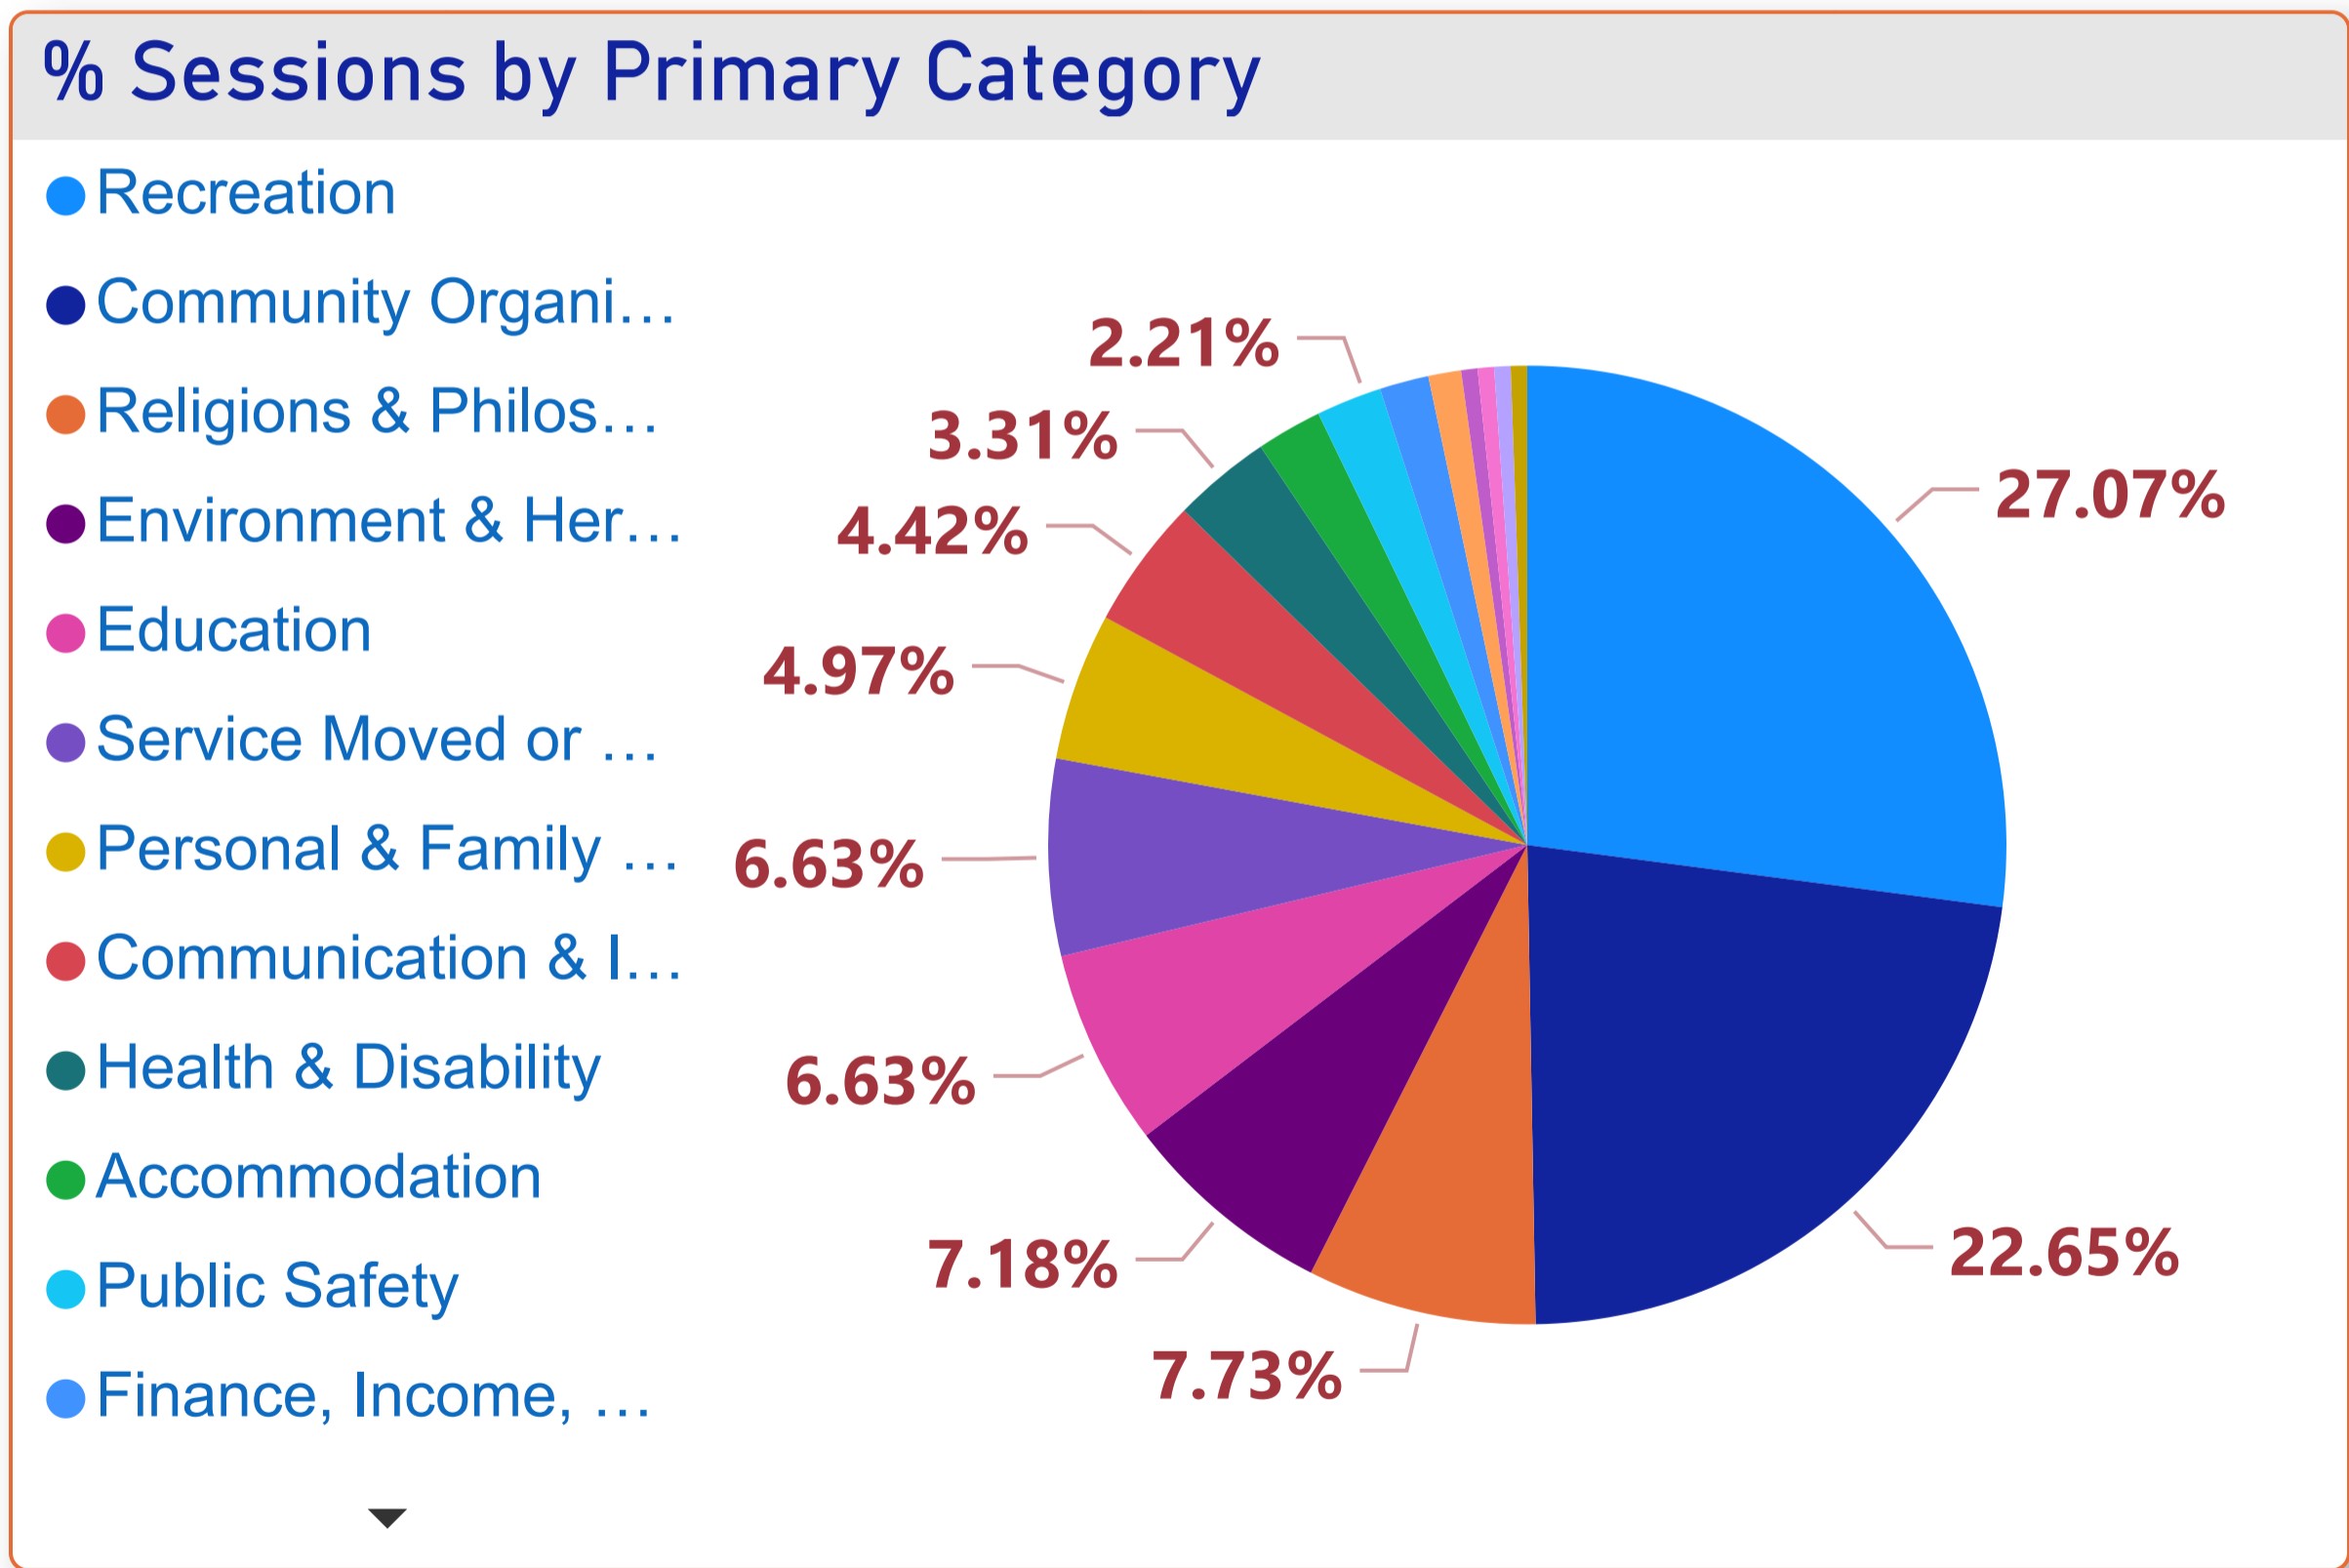

Light Regional Council - Organisation Count by Primary Category (FY 2021-2022)

Total No. of Sessions

3668

Total No. of New Users

2653

Organisation	Sessions
Kapunda Monthly Market	560
Adelaide Airport Flyer	176
Kapunda Rural Services Bottle & Can Recycling	150
Kapunda Swimming Pool	99
Country Fire Service - Region 2 Headquarters	87
UnitingCare Kapunda	85
St Rose of Lima Catholic Church - Kapunda	84
Roseworthy Soldiers Memorial Hall	83
St Mark's Lutheran Church - Freeling	74
St Matthew's Anglican Church - Hamilton	62
Gill Park Hall	60
Total	3668

% Sessions by Primary Category

New Users VS Total Sessions

Light Regional Council - Organisation Count by Primary Category (FY 2021-2022)

Light Regional Council - Sessions by Organisation (FY 2021-2022)

FY 2021-2022