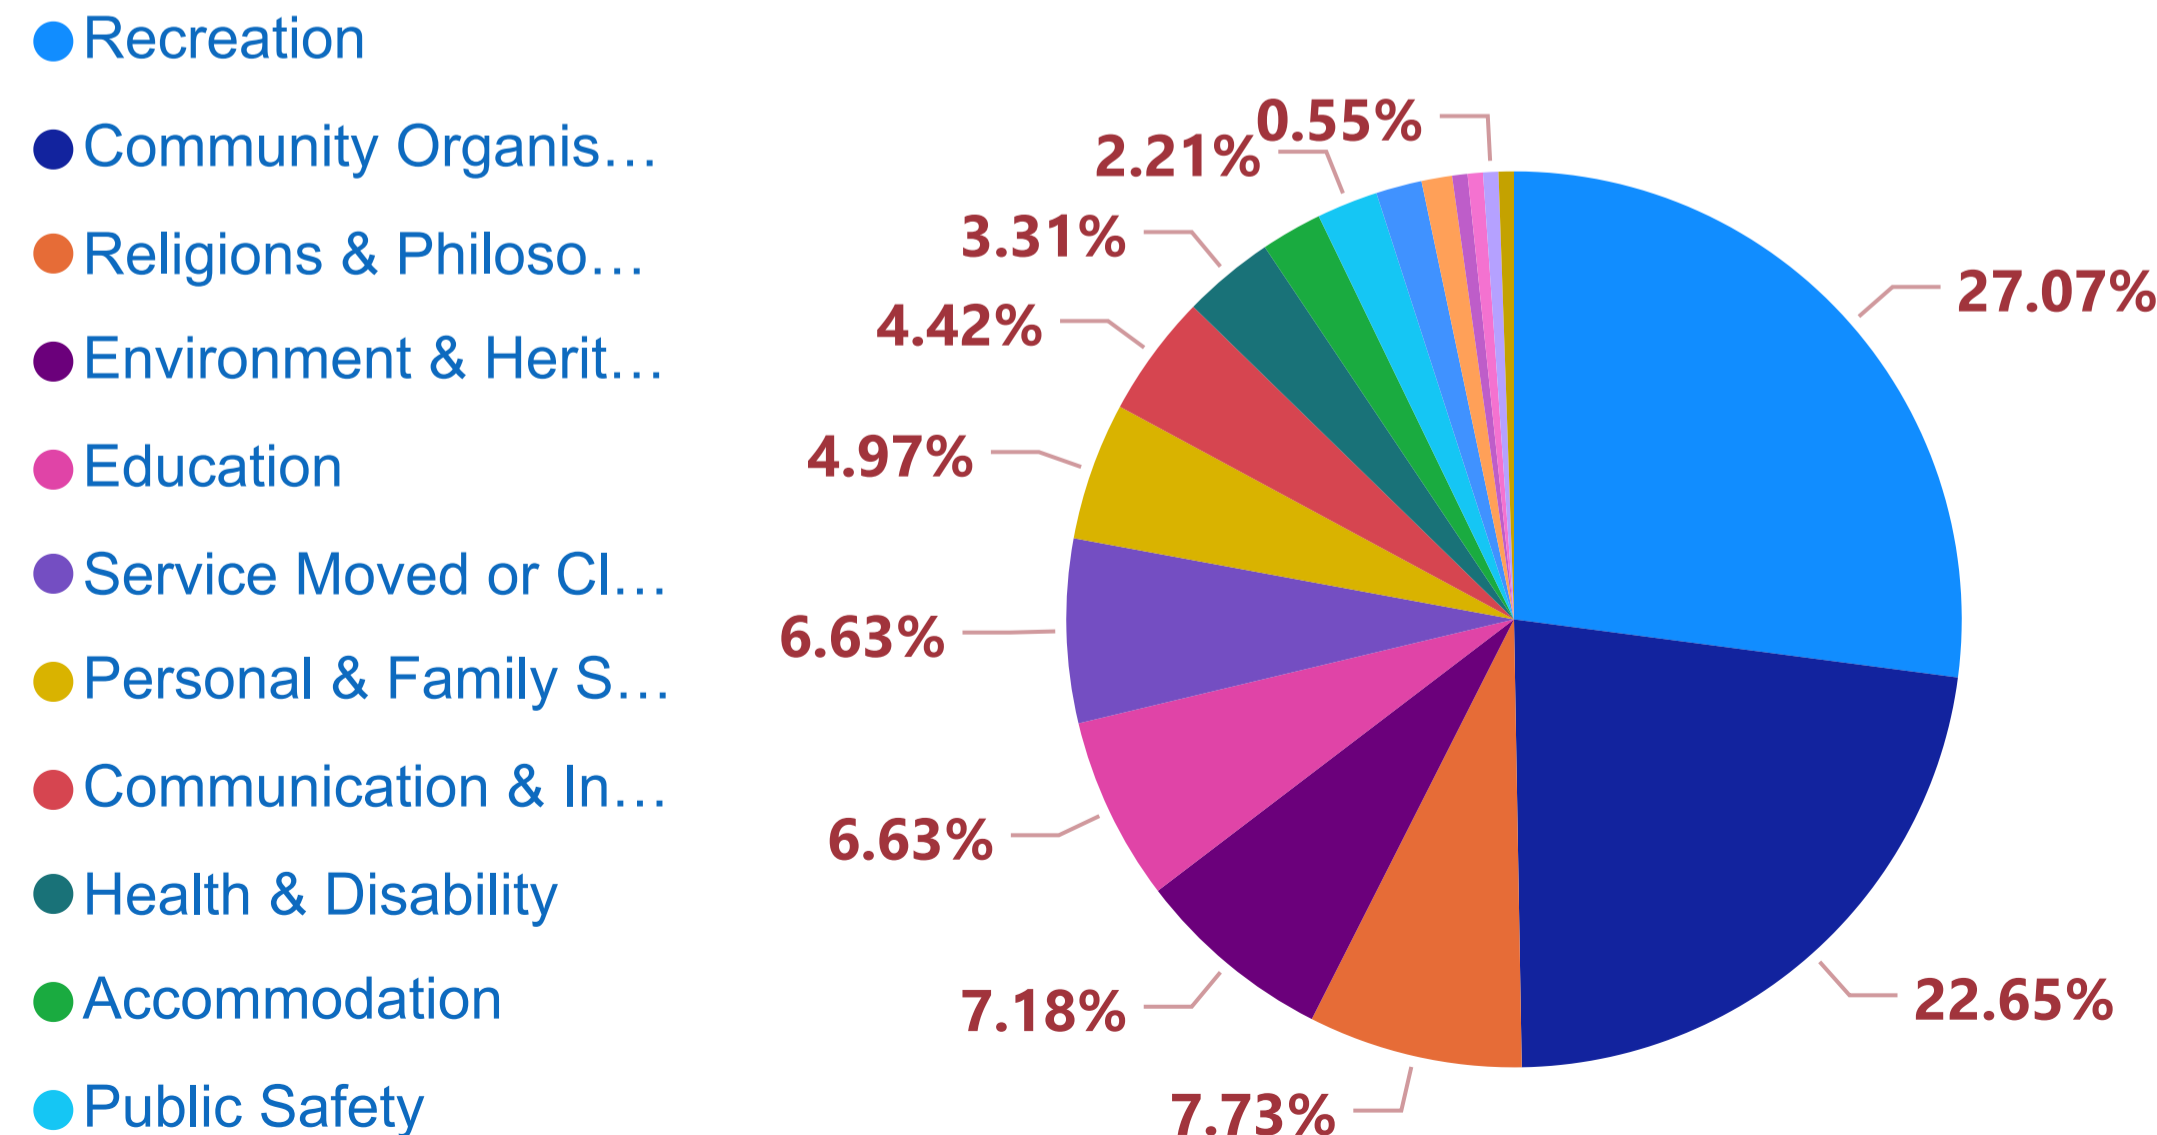

Light Regional Council - Organisation Count by Primary Category (FY 2021-2022)

Total No. of Sessions

3668

Total No. of New Users

2653

Organisation	Sessions
Kapunda Monthly Market	560
Adelaide Airport Flyer	176
Kapunda Rural Services Bottle & Can Recycling	150
Kapunda Swimming Pool	99
Country Fire Service - Region 2 Headquarters	87
UnitingCare Kapunda	85
St Rose of Lima Catholic Church - Kapunda	84
Roseworthy Soldiers Memorial Hall	83
St Mark's Lutheran Church - Freeling	74
St Matthew's Anglican Church - Hamilton	62
Gill Park Hall	60
Total	3668

% Sessions by Primary Category

New Users VS Total Sessions

Light Regional Council - Organisation Count by Primary Category (FY 2021-2022)

Light Regional Council - Sessions by Organisation (FY 2021-2022)

FY 2021-2022